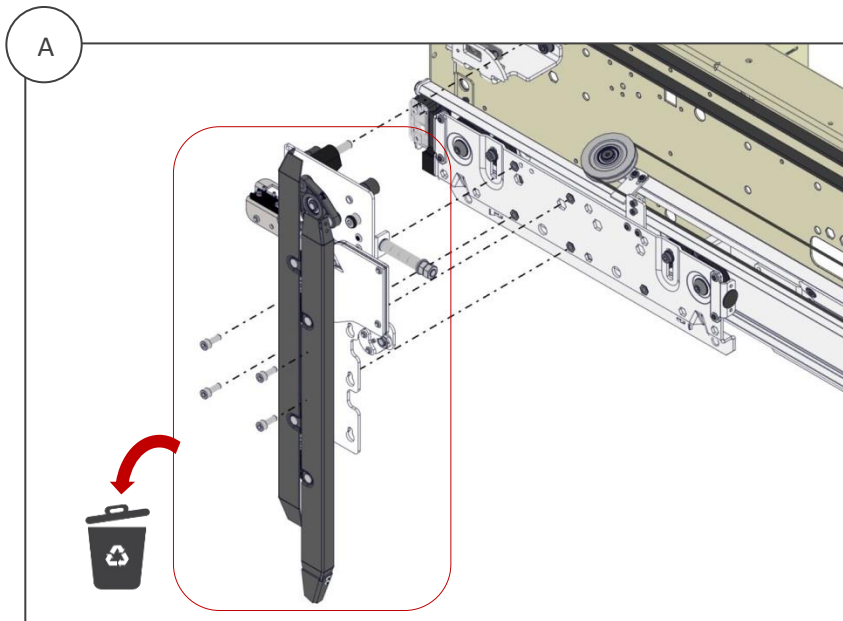

EPC-19 R-GO T2

mp moving people