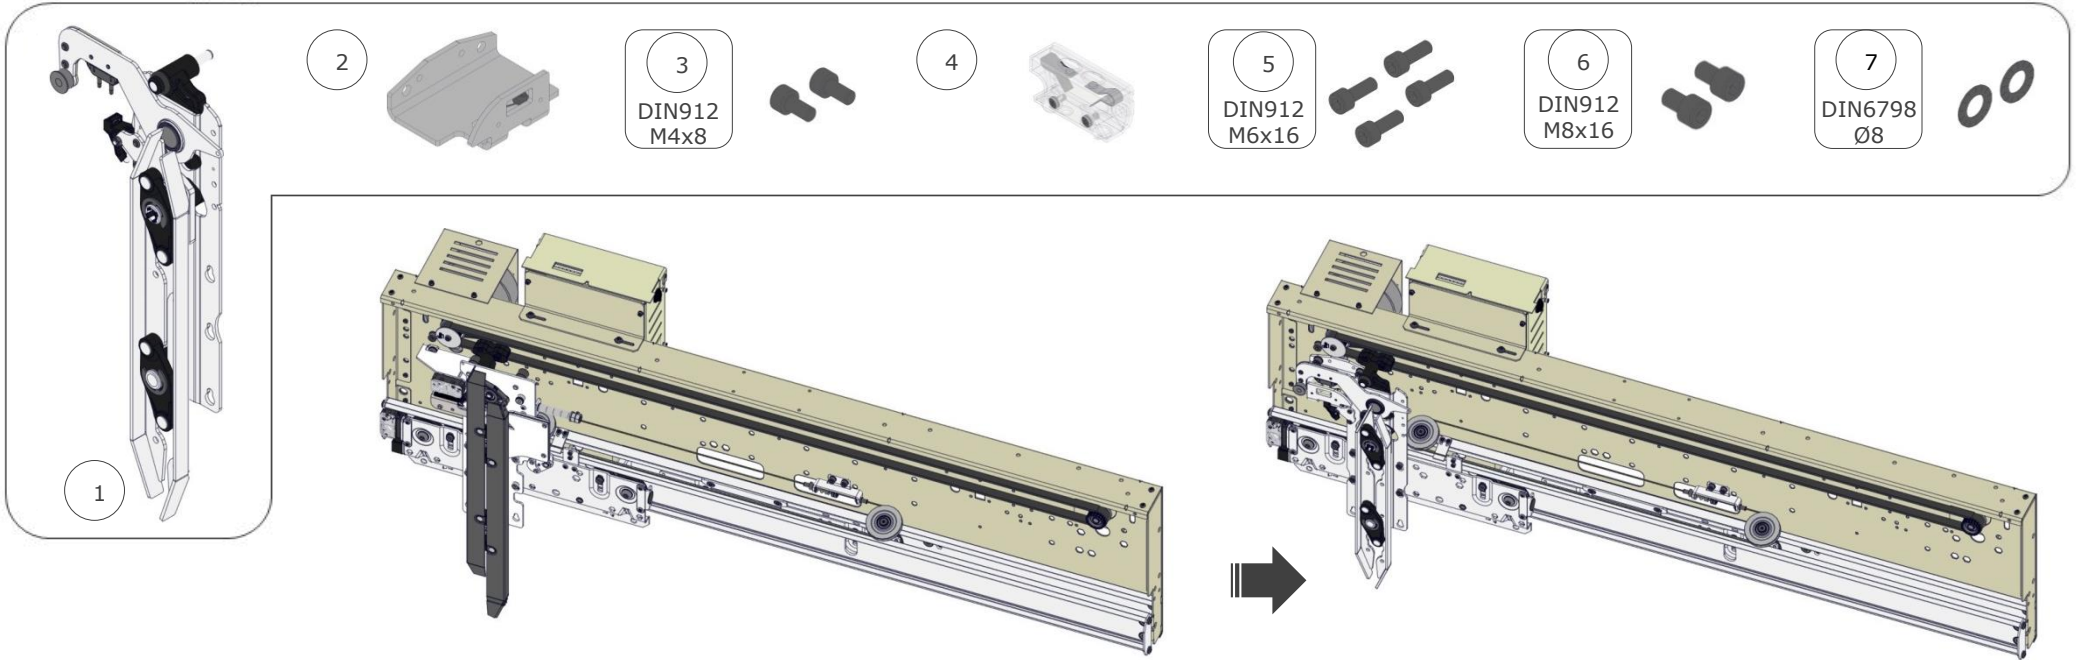

EPC-19 R-GO T2

mp moving people